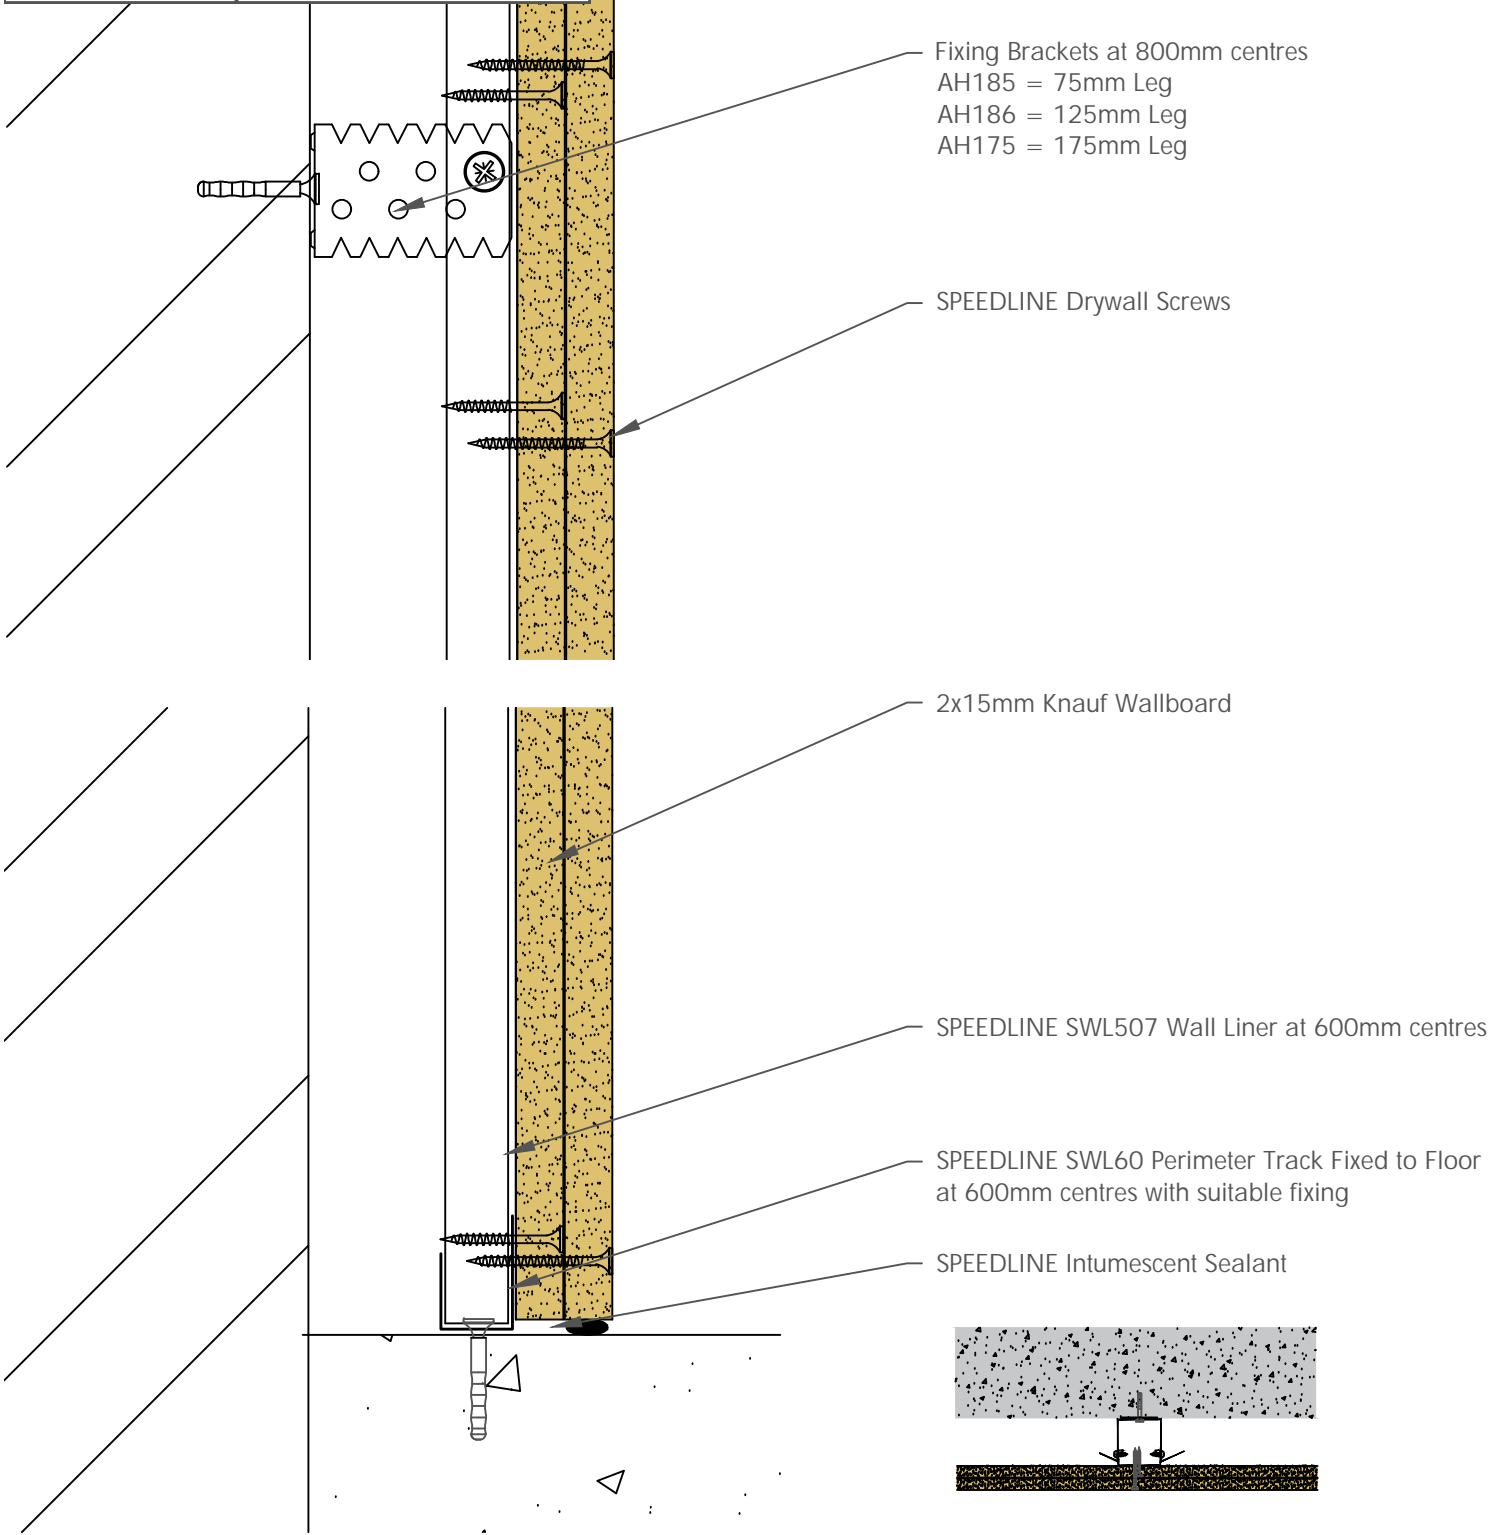

Board Thickness	Speedline Drywall Fixing Length
12.5mm & 15mm	25mm
12.5mm + 12.5mm	25mm + 38mm
12.5mm + 15mm	25mm + 42mm
15mm + 15mm	25mm + 42mm

CDR No: _____ DATE: 22/10/19 **Details to be read in conjunction with project specification guidelines**

WALL LINING SYSTEM - WL507-K-58

All performance data and system specifications are for systems constructed with materials & components as shown. The inclusion or substitution of any other manufacturers materials or components could invalidate test data and system performance and permission must be given in writing by SIG PLC.